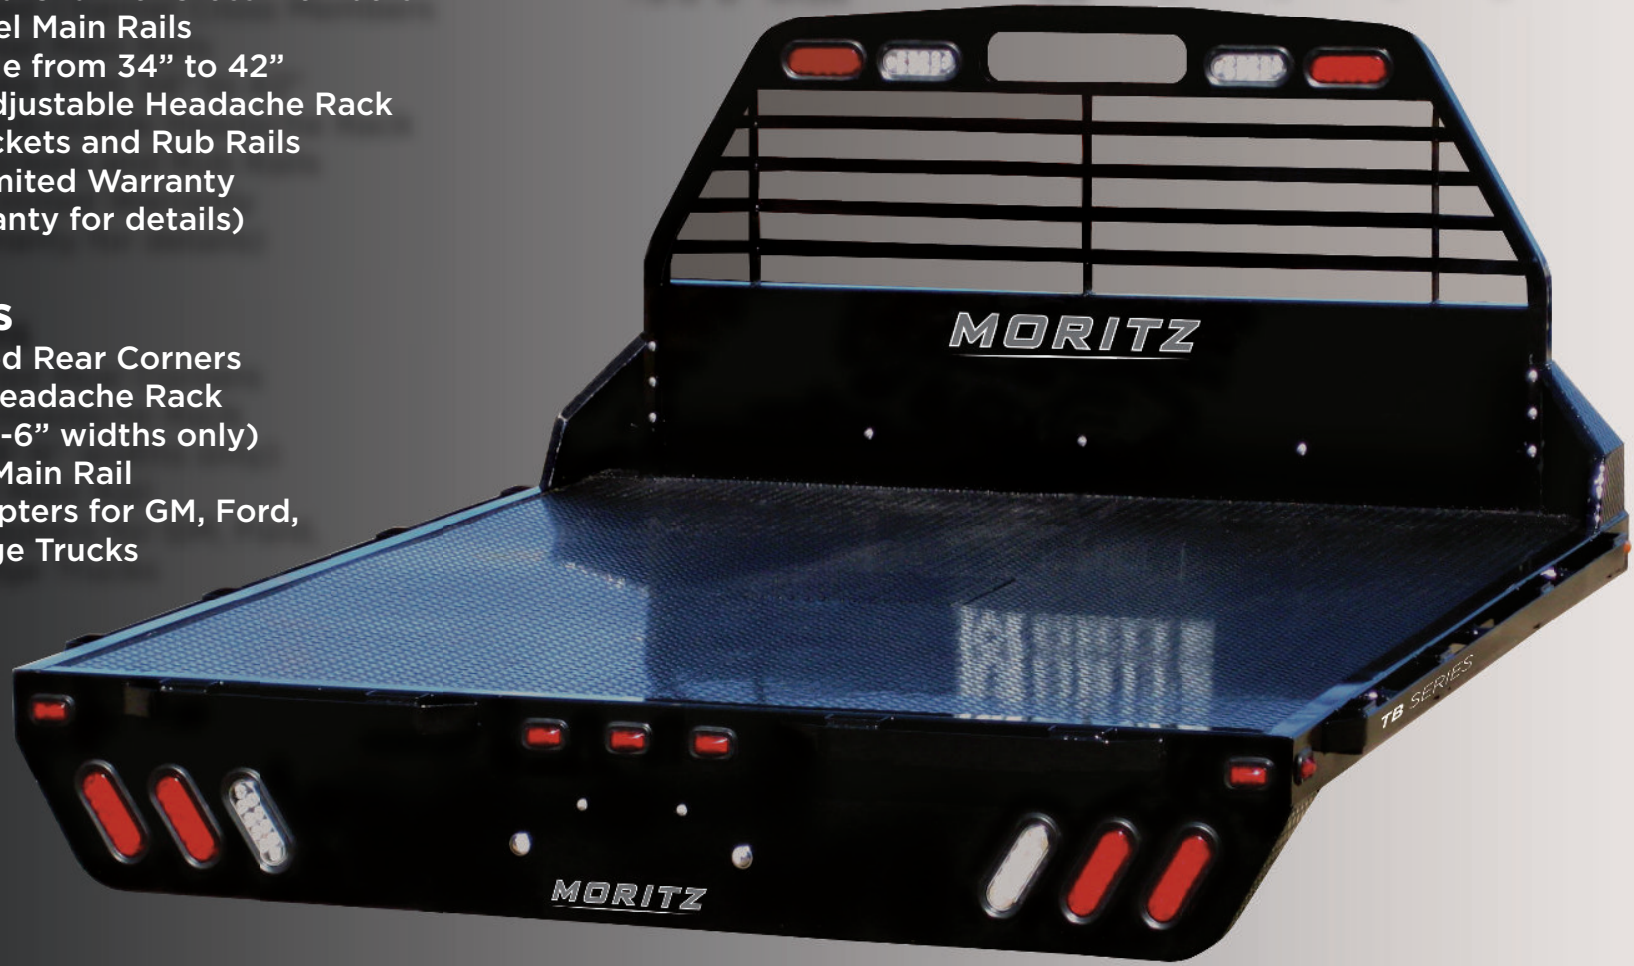

# MORITZ TB SERIES

## Standard Features

- LED Lights w/Sealed Wire Harness
- Dual Tail Lights
- Recessed Gooseneck Hitch
- 1/8" Steel Diamond Plate Deck
- 4" Formed Channel Cross Members
- 3" Channel Main Rails
- Adjustable from 34" to 42"
- Height Adjustable Headache Rack
- Stake Pockets and Rub Rails
- 2 Year Limited Warranty (see warranty for details)

## Options

- Chamfered Rear Corners
- 52" Tall Headache Rack (8' and 8'-6" widths only)
- 3" Taller Main Rail
- Wire Adapters for GM, Ford, and Dodge Trucks

## Available Sizes

	7'	8' 6"	9' 4"	11' 4"	12'
TB 7' Wide	•	•	n/a	n/a	n/a
TB 7' 6" Wide	n/a	•	•	•	•
TB 8' Wide	•	•	•	•	•
TB 8' 6" Wide	n/a	•	•	•	•

For God so loved the world, that He gave his only begotten Son, that whosoever believeth in Him should not perish, but have everlasting life. John 3:16 KJV